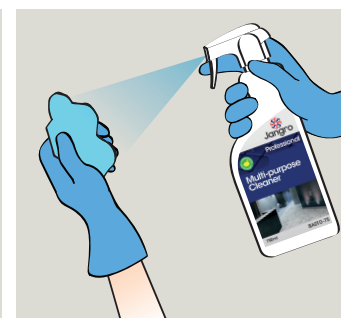

Product Usage Guide

Professional

BA010-75

Health & Safety

Please refer to relevant COSHH Safety Data Sheet

Scan for further product details

1 Use appropriate PPE as indicated in the Safety Data Sheet.

2 Place Safety Signs.

3 Spray solution onto cloth.

4 Wipe surface to be cleaned.

5 Remove Safety Signs.