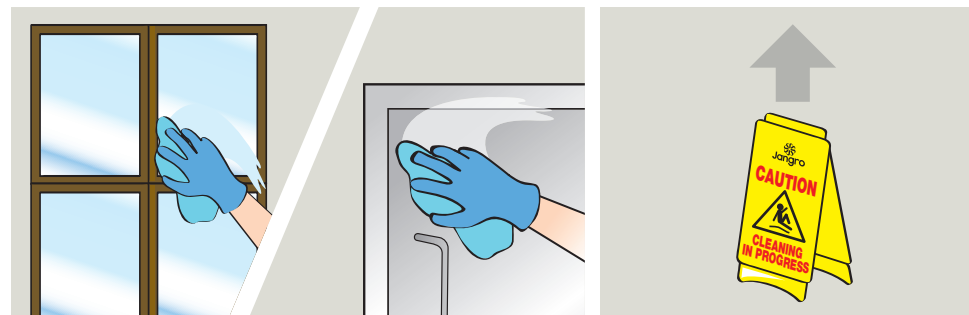

Enviro Glass and Stainless Steel Cleaner

Product Usage Guide

enviro

BF070-75

- 1 Use appropriate PPE as indicated in the Safety Data Sheet.
- 2 Place Safety Signs.
- 3 Spray solution onto cloth.

- 4 Wipe surface to be cleaned and buff with a soft cloth.
- 5 Remove Safety Signs.